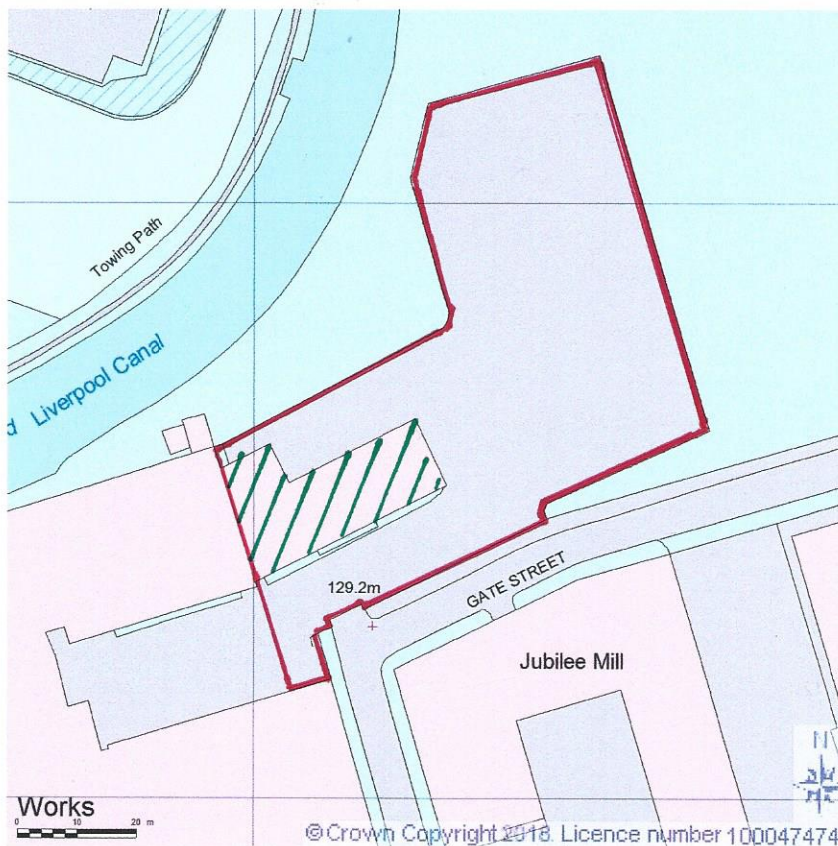

SITE LOCATION PLAN  
AREA 2 HA  
SCALE: 1:1250 on A4  
CENTRE COORDINATES: 369329 , 428262

Supplied by Streetwise Maps Ltd  
[www.streetwise.net](http://www.streetwise.net)  
Licence No: 100047474  
14:13:56 23/01/2018